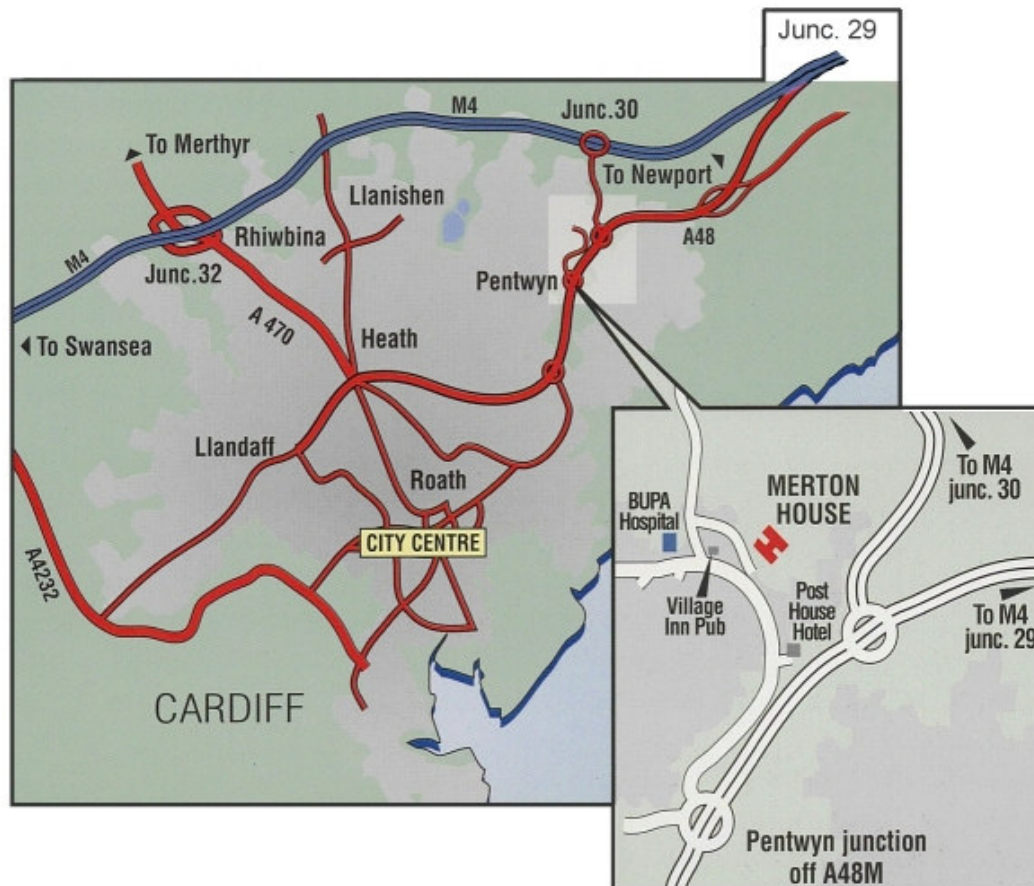

LOCATION MAP

**The South West School of NDT
Merton House
Croescadarn Close
Pentwyn
Cardiff
CF23 8HF**

Tel: 029 2054 0000

Fax: 029 2054 0111

Email: training@minton.co.uk