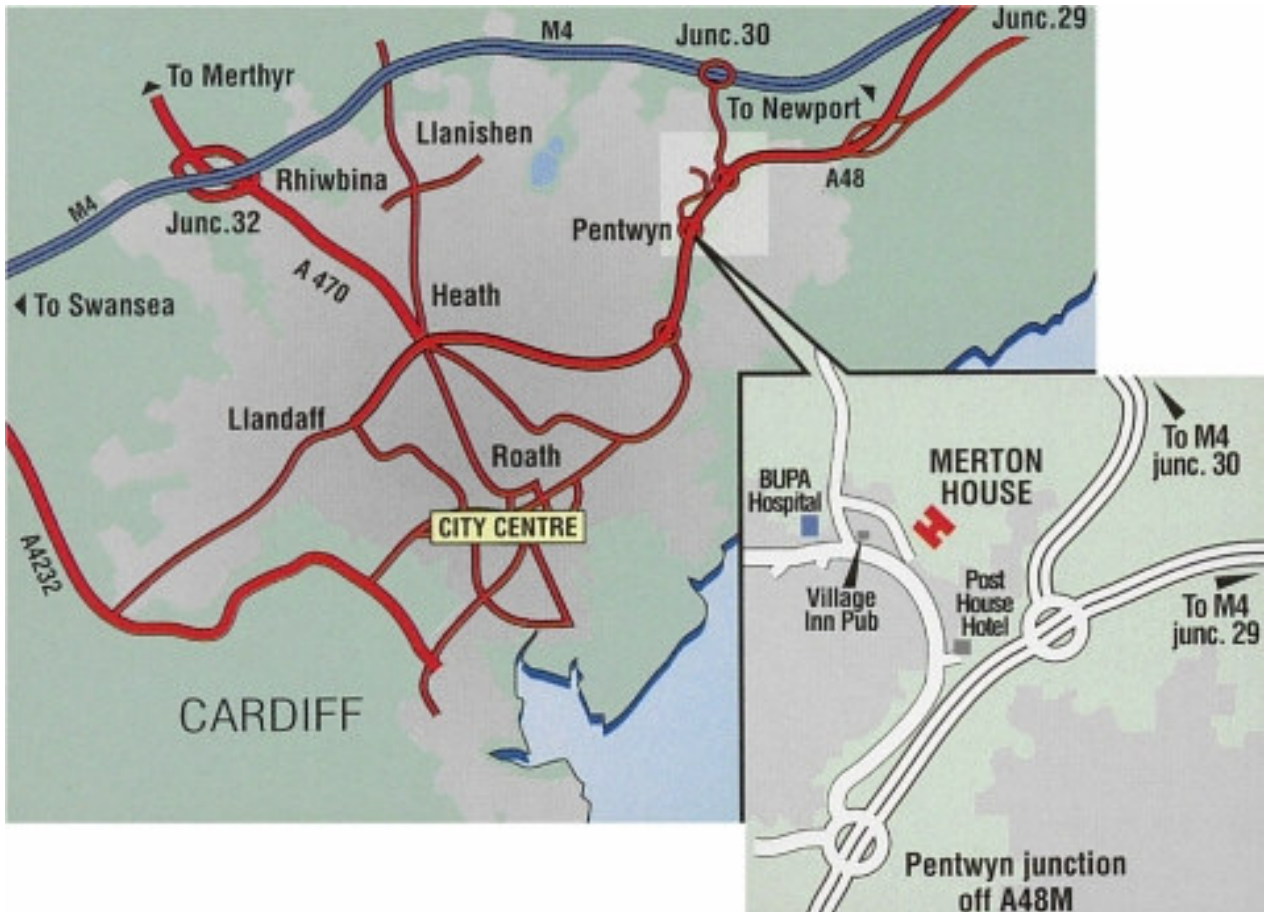

The South West School of NDT

Access by Road

Exit the M4 westbound at junction 29. Continue on the A48M for 3 miles (Premier Travel Inn formerly Holiday Inn on the right). Turn off at junction signposted Pentwyn. At roundabout take the 3rd exit into Pentwyn Road, past Continental Cars (Mercedes Garage) on the right. The Premier Travel Inn and Campanile Hotels are both signposted on this road. To reach The South West School of NDT, continue along Pentwyn Road until you reach a mini roundabout (Village Inn pub on right corner). Turn right, travel 50 yards then turn right into Croescadarn Close. Go round the right hand bend and Merton House is immediately on the left.